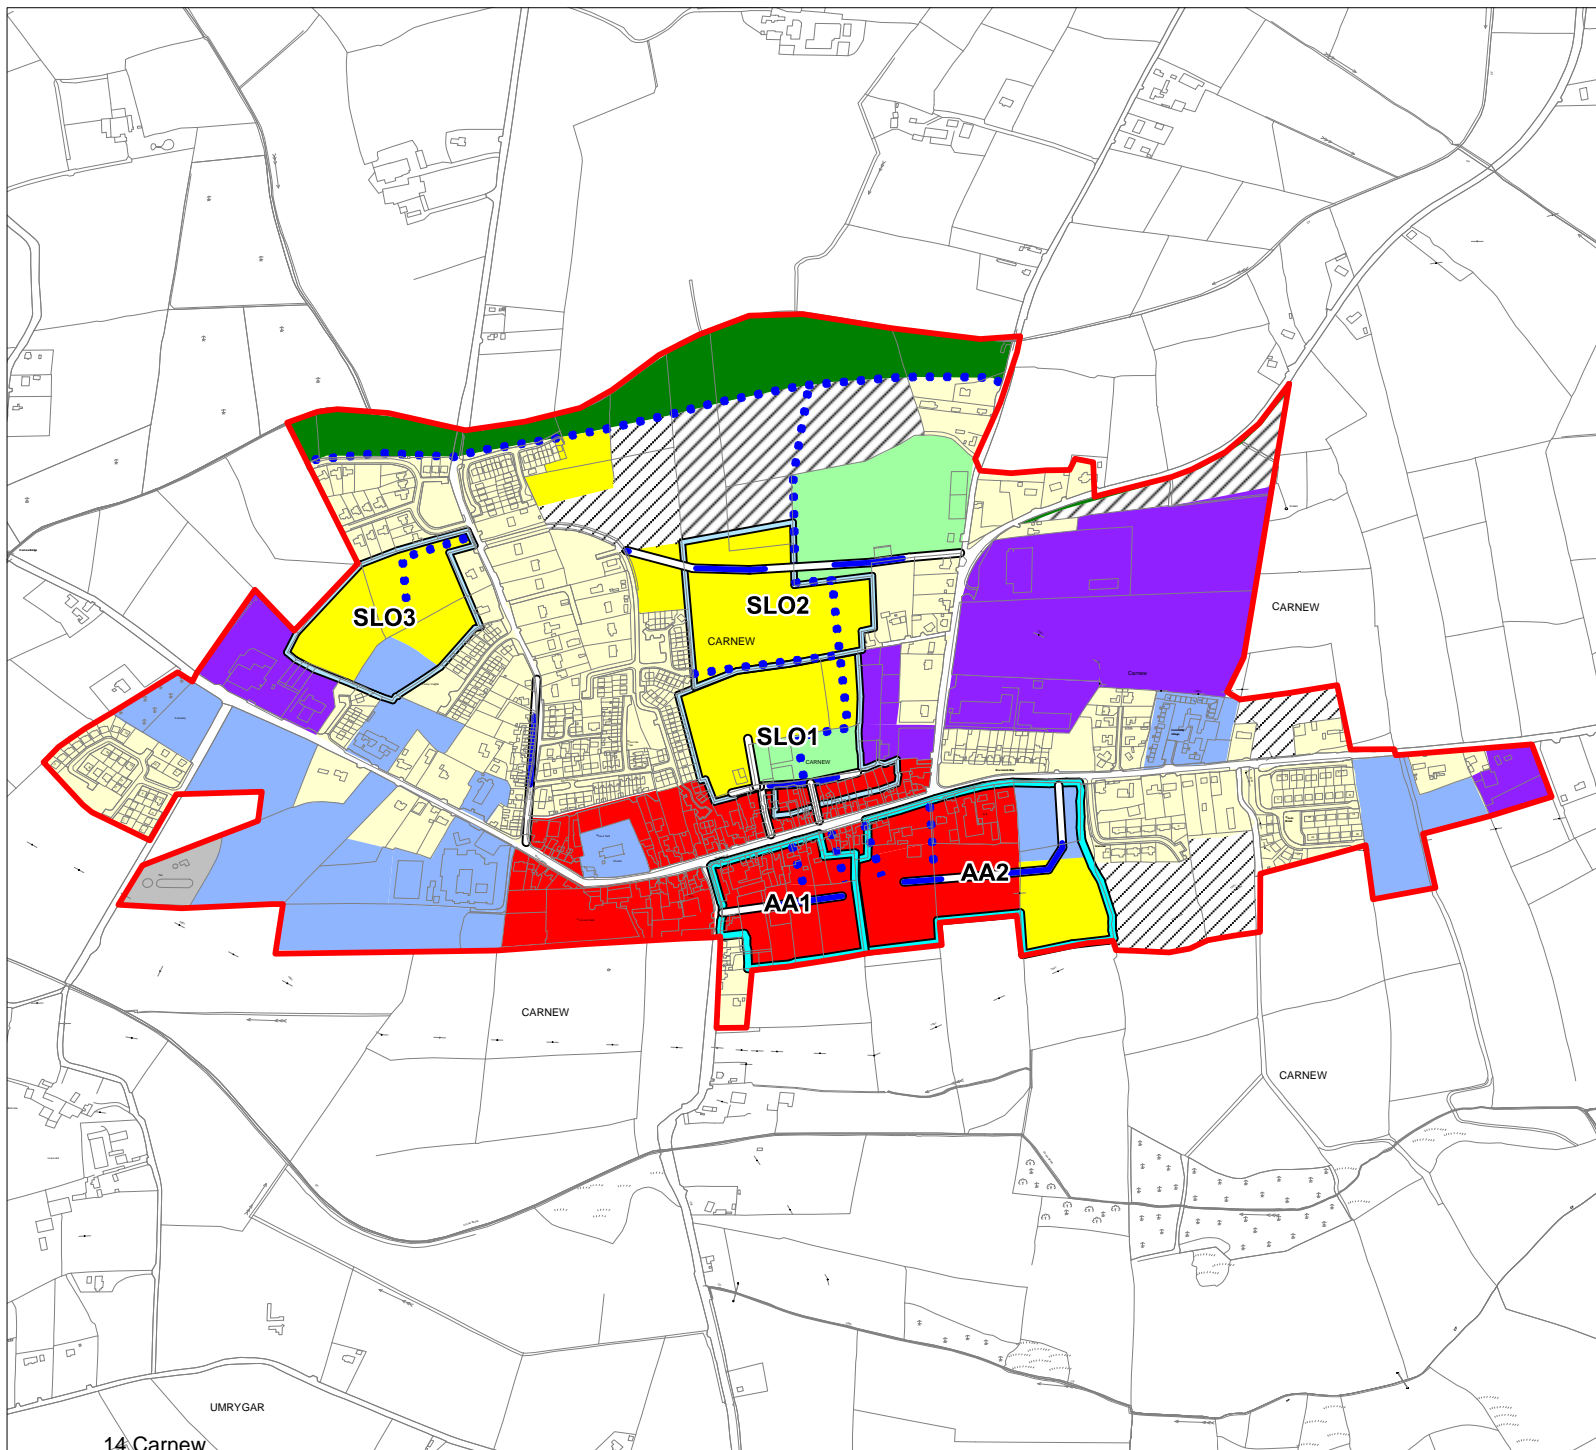

Carnew Town Plan

WICKLOW COUNTY DEVELOPMENT PLAN 2016-2022

- RE Existing Residential
- R20 Residential 15/ha
- TC Town Centre
- E Employment
- CE Community & Education
- AOS Active Open Space
- OS Open Space
- SLB Strategic Land Bank
- SLO Specific Local Objective
- AAP Action Area Plan
- Pedestrian Route Objective
- Route Objective
(Exact route subject to detailed assessment and design)
- Settlement Boundary

Title: Land Use Zoning Objectives

Maps are not to scale

Wicklow County Council
Planning Department

© Ordnance Survey Ireland. All rights reserved.
Licence Number 2016/35/CCMA/Wicklow County Council